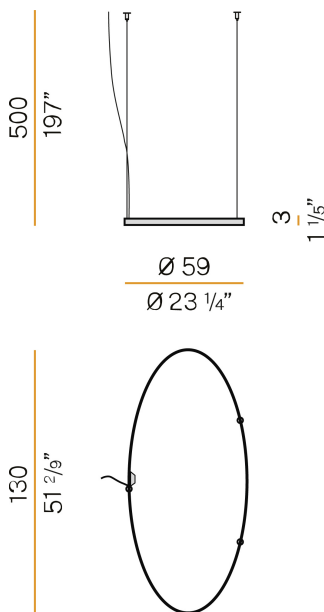

PANZERI

Zero Ellipse

24V DC

M03102.130.0410

● black

Data sheet

CODE	M03102.130.0410
SYSTEM POWER CONSUMPTION	47W
EFFICACY	86.79lm/W
LIGHT SOURCE	LED
LIGHT SOURCE LIFETIME	L70 (B50) 60.000h
COLOUR TEMPERATURE	3000K Ra>90
LIGHT DISTRIBUTION	diffused
POWER SUPPLY	24V DC
DRIVER	remote not included
NOMINAL LUMINOUS FLUX	5670lm
LUMEN OUTPUT	4079lm
EFFICIENCY	71.9%
WEIGHT	1.53 Kg
PROTECTION DEGREE	IP20
COLOUR TOLLERANCES	SDCM 3
PACKING DIMENSIONS (CM)	71,0 x 136,0 x 10,0

Extruded polycarbonate diffuser with opaline finish.

Suspension kit with griplocks and 5m (196,9") long steel cables.

5m (196,9") long power cable in transparent PVC.

Provided without power canopy.

Technical drawing

Polar diagram